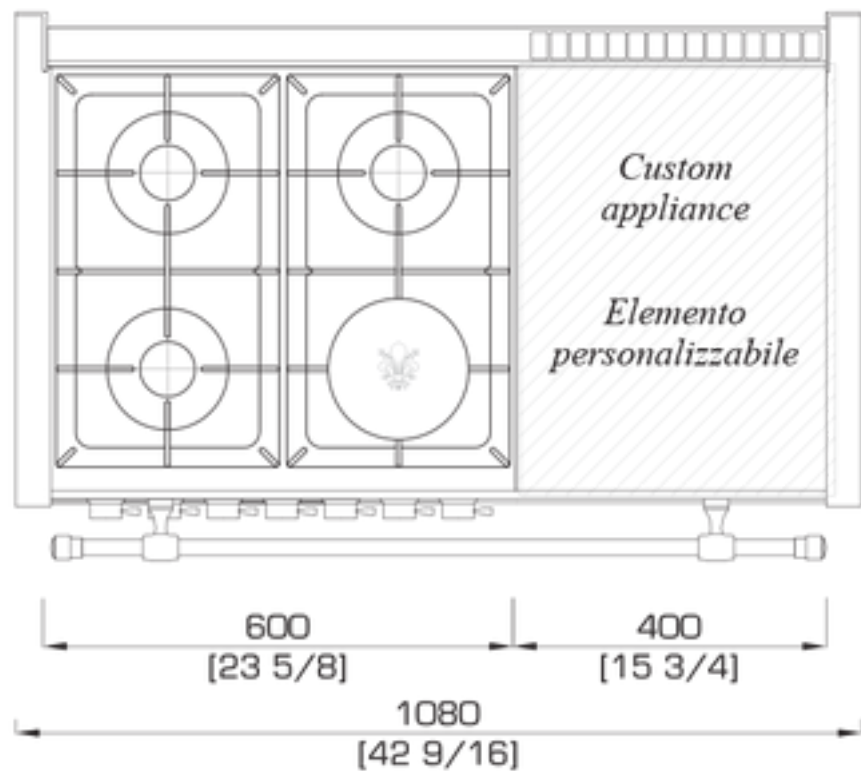

OG108

OG108

ПРИБОРЫ ДЛЯ ПРИГОТОВЛЕНИЯ ПИЦЦИ

Combination Pasta cooker/Steamer/Bain Marie 400-600mm (Pasta cooker shown)

Combination Pasta cooker/Steamer/Bain Marie 400-600mm (Steamer shown)

Combination Pasta cooker/Steamer/Bain Marie 400-600mm (Bain Marie shown)

Gas Burners from 3.5 to 5.5 kW - 12,000 to 19,000 Btu's 300-600mm

Maxi Burner 10 kW - 35000 Btu's 400mm

Lava Rock Barbecue 400-800mm

Coup de feu 400-800 mm

Grooved Griddle 400-600-800 mm

Smooth Chromed Griddle 400 mm