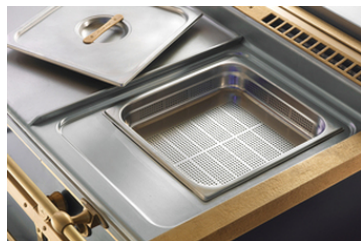

OG108

OG108

ПРИБОРЫ ДЛЯ ПРИГОТОВЛЕНИЯ ПИЦЦИ

Combination Pasta cooker/Steamer/Bain Marie 400-600mm (Pasta cooker shown)

Combination Pasta cooker/Steamer/Bain Marie 400-600mm (Steamer shown)

Combination Pasta cooker/Steamer/Bain Marie 400-600mm (Bain Marie shown)

Gas Burners from 3.5 to 5.5 kW - 12,000 to 19,000 Btu's 300-600mm

Maxi Burner 10 kW - 35000 Btu's 400mm

Lava Rock Barbecue 400-800mm

Coup de feu 400-800 mm

Grooved Griddle 400-600-800 mm

Smooth Chromed Griddle 400 mm

Griddle in glass/ceramic 400 mm

Induction hob 400 mm

Induction Wok Burner 400 mm

Drip trays that are easily removable and dishwasher safe

Worktop with removable end-grain chopping board 400mm

Multifunction stainless steel ovens in GN* sizes

Solid copper simmer plate

Integrated built-in sink with tap and drain 400mm

ОТДЕЛКА

Burnished Brass

Nickel

Chrome

Officine Gullo brass handles

Wooden handles are available in various hardwoods