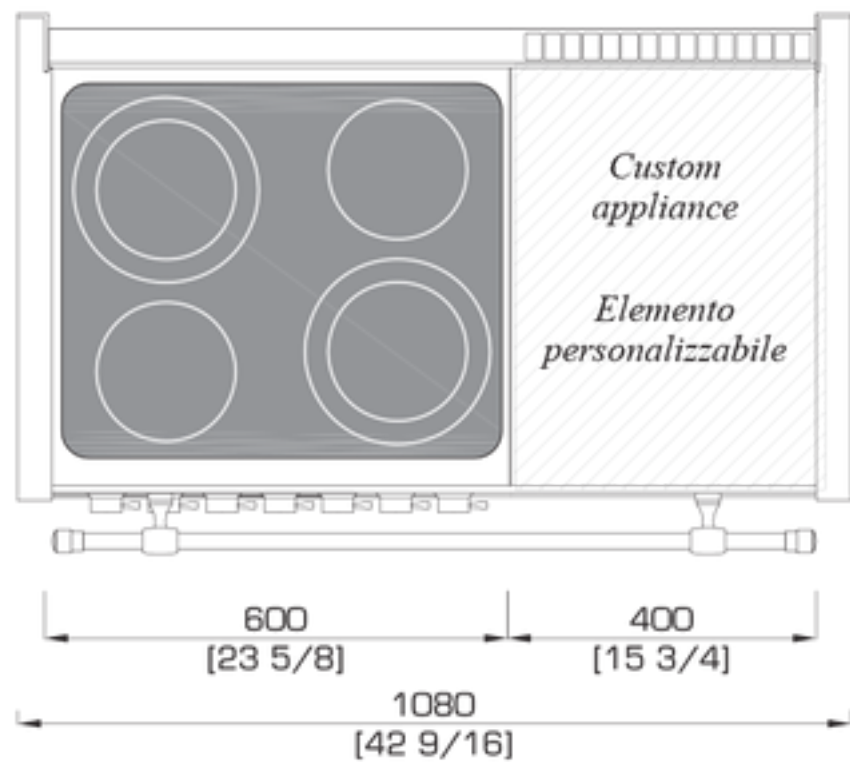

OG108

OG108

ПРИБОРЫ ДЛЯ ПРИГОТОВЛЕНИЯ ПИЦЦИ

Combination Pasta cooker/Steamer/Bain Marie 400-600mm (Pasta cooker shown)

Combination Pasta cooker/Steamer/Bain Marie 400-600mm (Steamer shown)

Combination Pasta cooker/Steamer/Bain Marie 400-600mm (Bain Marie shown)

Griddle in glass/ceramic 400 mm

Induction hob 400 mm

Induction Wok Burner 400 mm

Drip trays that are easily removable and dishwasher safe

Worktop with removable end-grain chopping board 400mm

Multifunction stainless steel ovens in GN* sizes